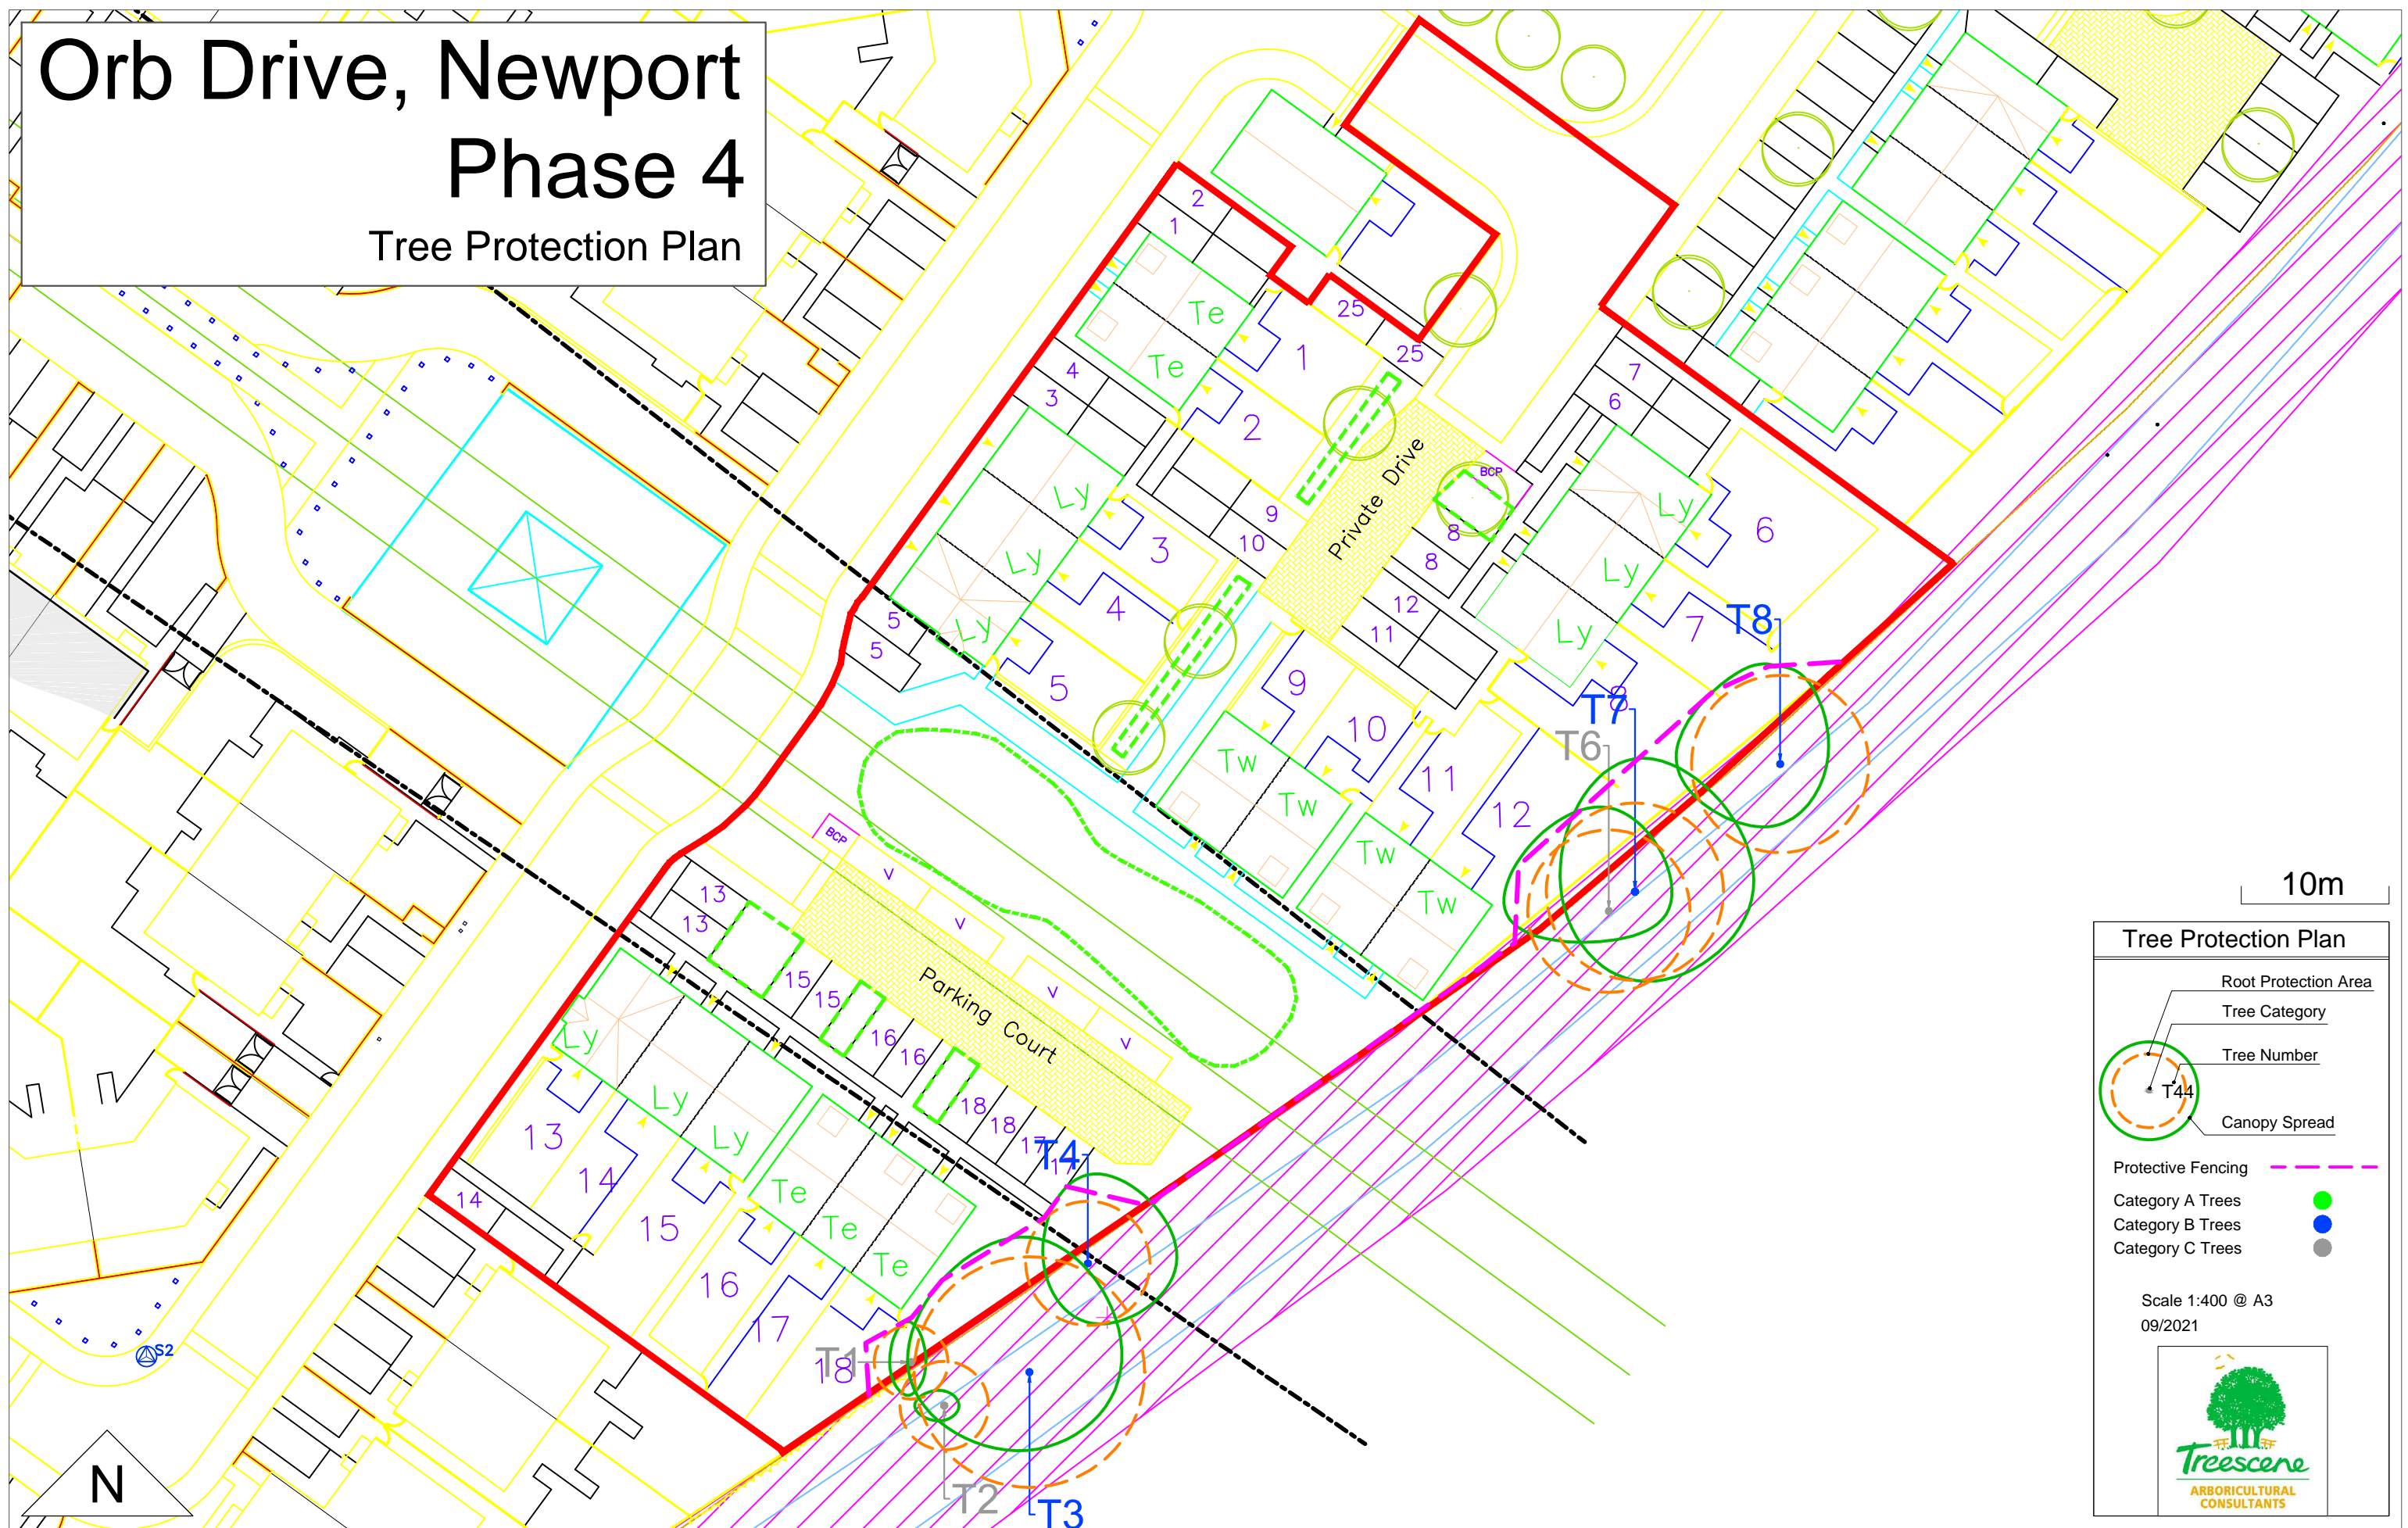

Orb Drive, Newport

Phase 4

Tree Protection Plan

10m

Tree Protection Plan

- Root Protection Area
- Tree Category
- Tree Number
- Canopy Spread

Protective Fencing

- Category A Trees
- Category B Trees
- Category C Trees

Scale 1:400 @ A3
09/2021